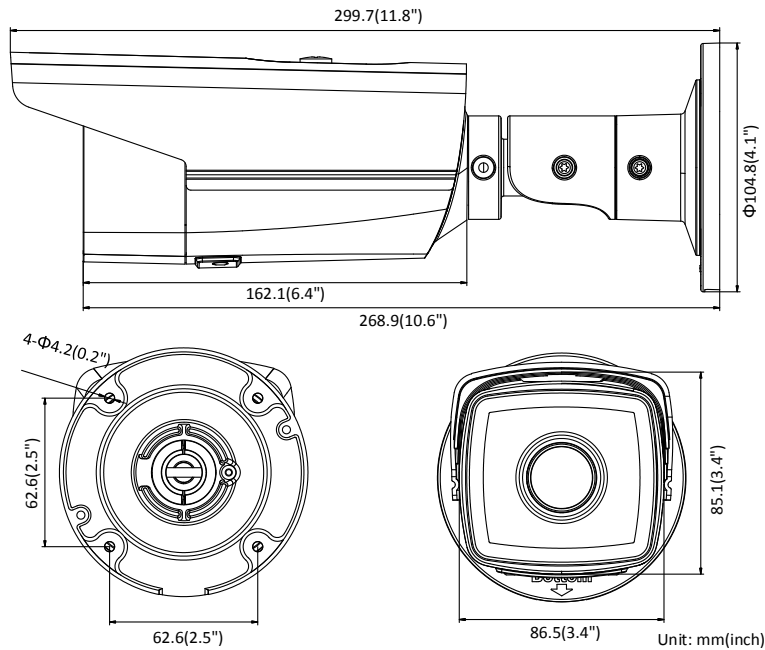

Dimension

Accessory

DS-1260ZJ(Black)
Junction Box

Headquarters
No.555 Qianmo Road, Binjiang District,
Hangzhou 310051, China
T +86-571-8807-5998
overseasbusiness@hikvision.com

Hikvision USA
T +1-909-895-0400
sales.usa@hikvision.com

Hikvision Australia
T +61-2-8599-4233
salesau@hikvision.com

Hikvision India
T +91-22-28469900
sales@pramahikvision.com

Hikvision Canada
T +1-866-200-6690
sales.canada@hikvision.com

Hikvision Thailand
T +662-275-9949
sales.thailand@hikvision.com

Hikvision Europe
T +31-23-5542770
sales.eu@hikvision.com

Hikvision Italy
T +39-0438-6902
info.it@hikvision.com

Hikvision Brazil
T +55 11 3318-0050
Latam.support@hikvision.com

Hikvision Turkey
T +90 [216]521 7070- 7074
sales.tr@hikvision.com

Hikvision Malaysia
T +601-7652-2413
sales.my@hikvision.com

Hikvision UK & Ireland
T +01628-902140
sales.uk@hikvision.com

Hikvision South Africa
Tel: +27 [10] 0351172
sale.africa@hikvision.com

Hikvision France
T +33[0]1-85-330-450
info.fr@hikvision.com

Hikvision Kazakhstan
T +7-727-9730667
nikia.panfilov@hikvision.ru

Hikvision Vietnam
T +84-974270888
sales.vt@hikvision.com

Hikvision UAE
T +971-4-4432090
salesme@hikvision.com

Hikvision Singapore
T +65-6684-4718
sg@hikvision.com

Hikvision Spain
T +34-91-737-16-55
info.es@hikvision.com

Hikvision Tashkent
T +99-87-1238-9438
uzb@hikvision.ru

Hikvision Hong Kong
T +852-2151-1761
info.hk@hikvision.com

Hikvision Russia
T +7-495-669-67-99
saleru@hikvision.com

Hikvision Korea
T +82-(0)31-731-8817
sales.korea@hikvision.com

Hikvision Poland
T +48-22-460-01-50
info.pl@hikvision.com

Hikvision Indonesia
T +62-21-2933759
Sales.Indonesia@hikvision.com

Hikvision Colombia
sales.colombia@hikvision.com